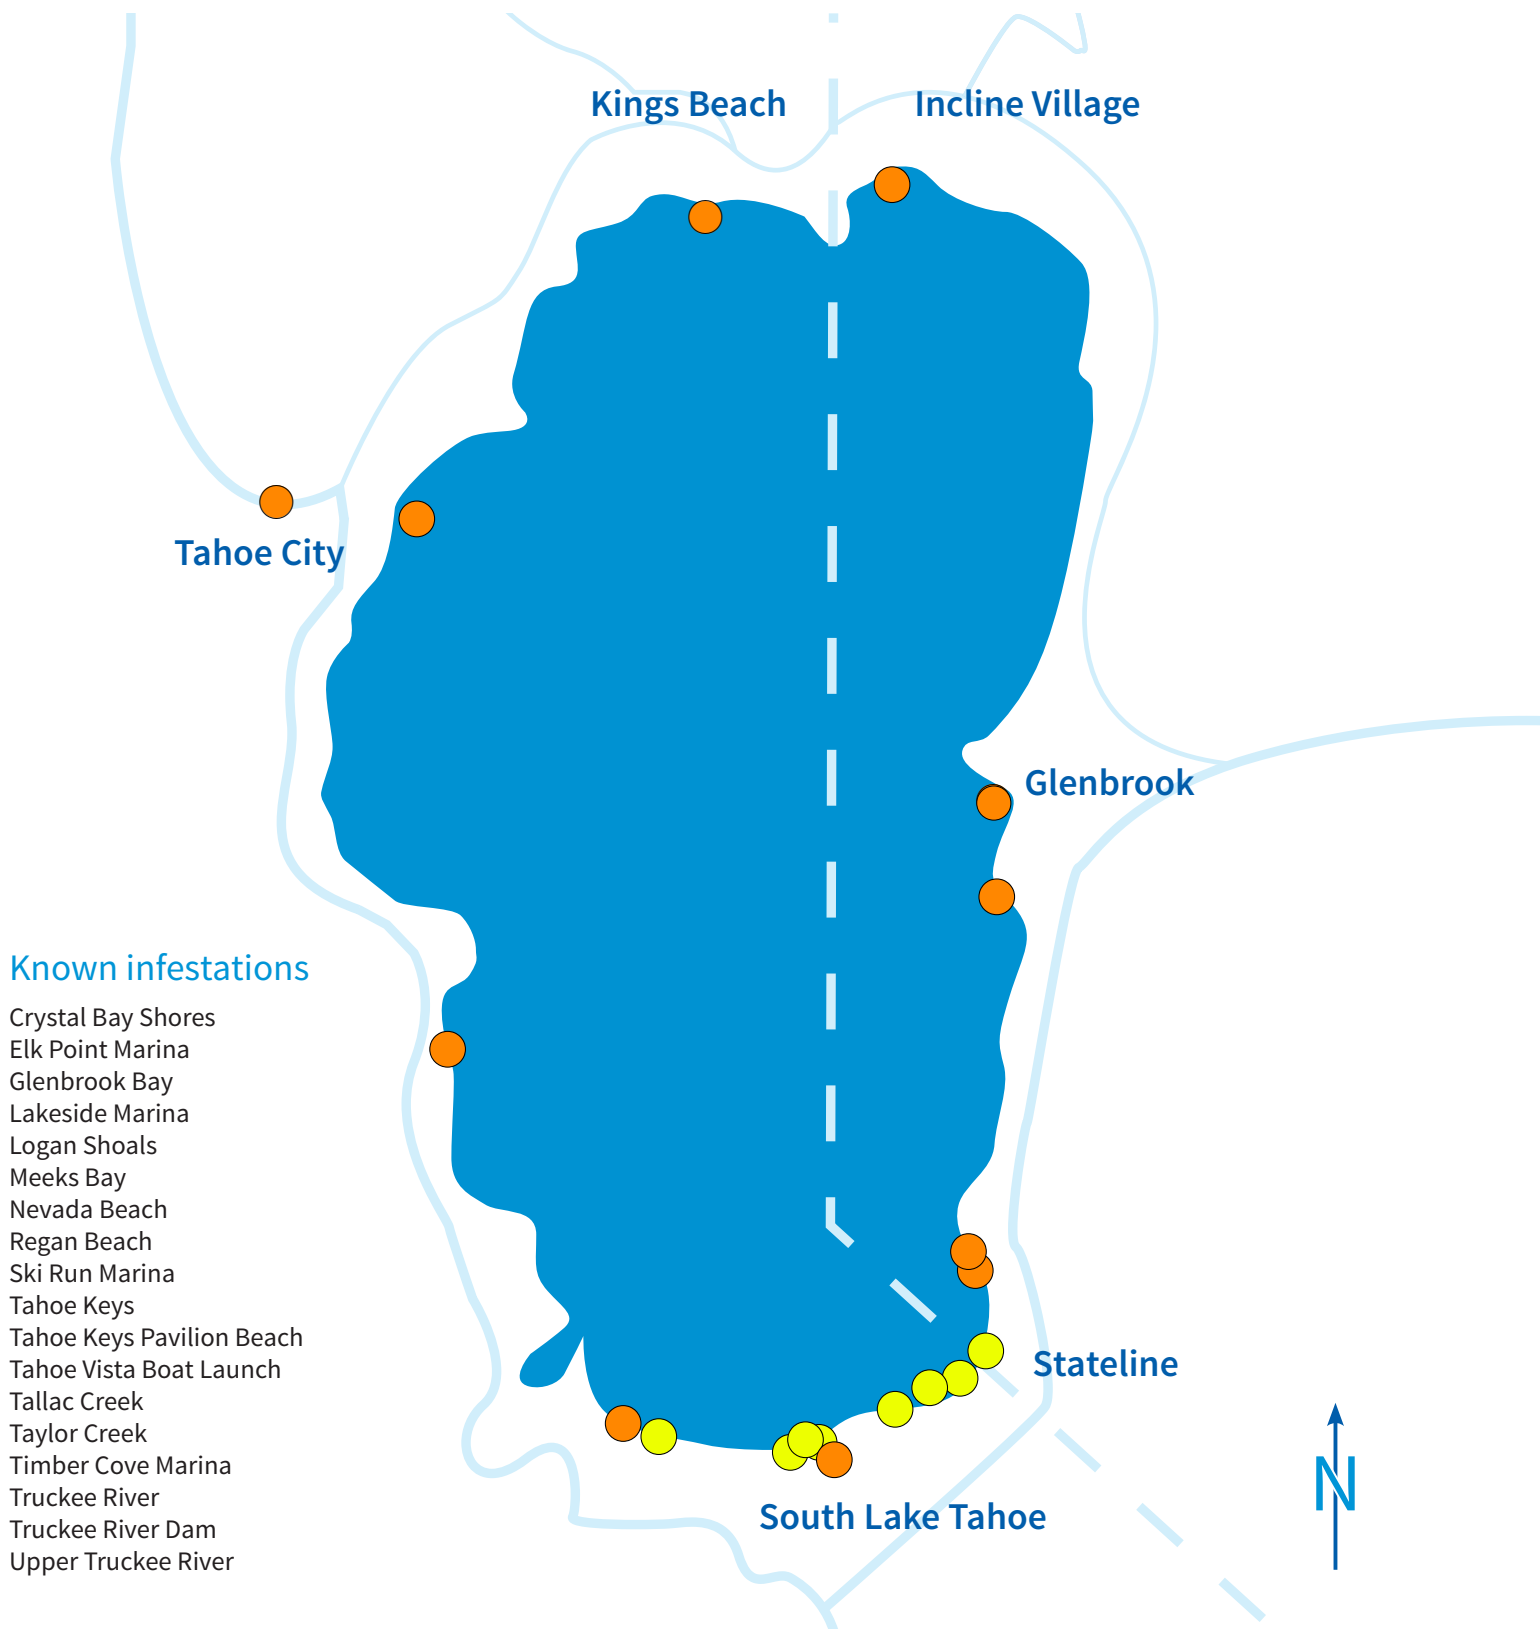

Infestations of aquatic invasive plants

- Orange dot: Eurasian watermilfoil
- Yellow dot: Curlyleaf pondweed and Eurasian watermilfoil