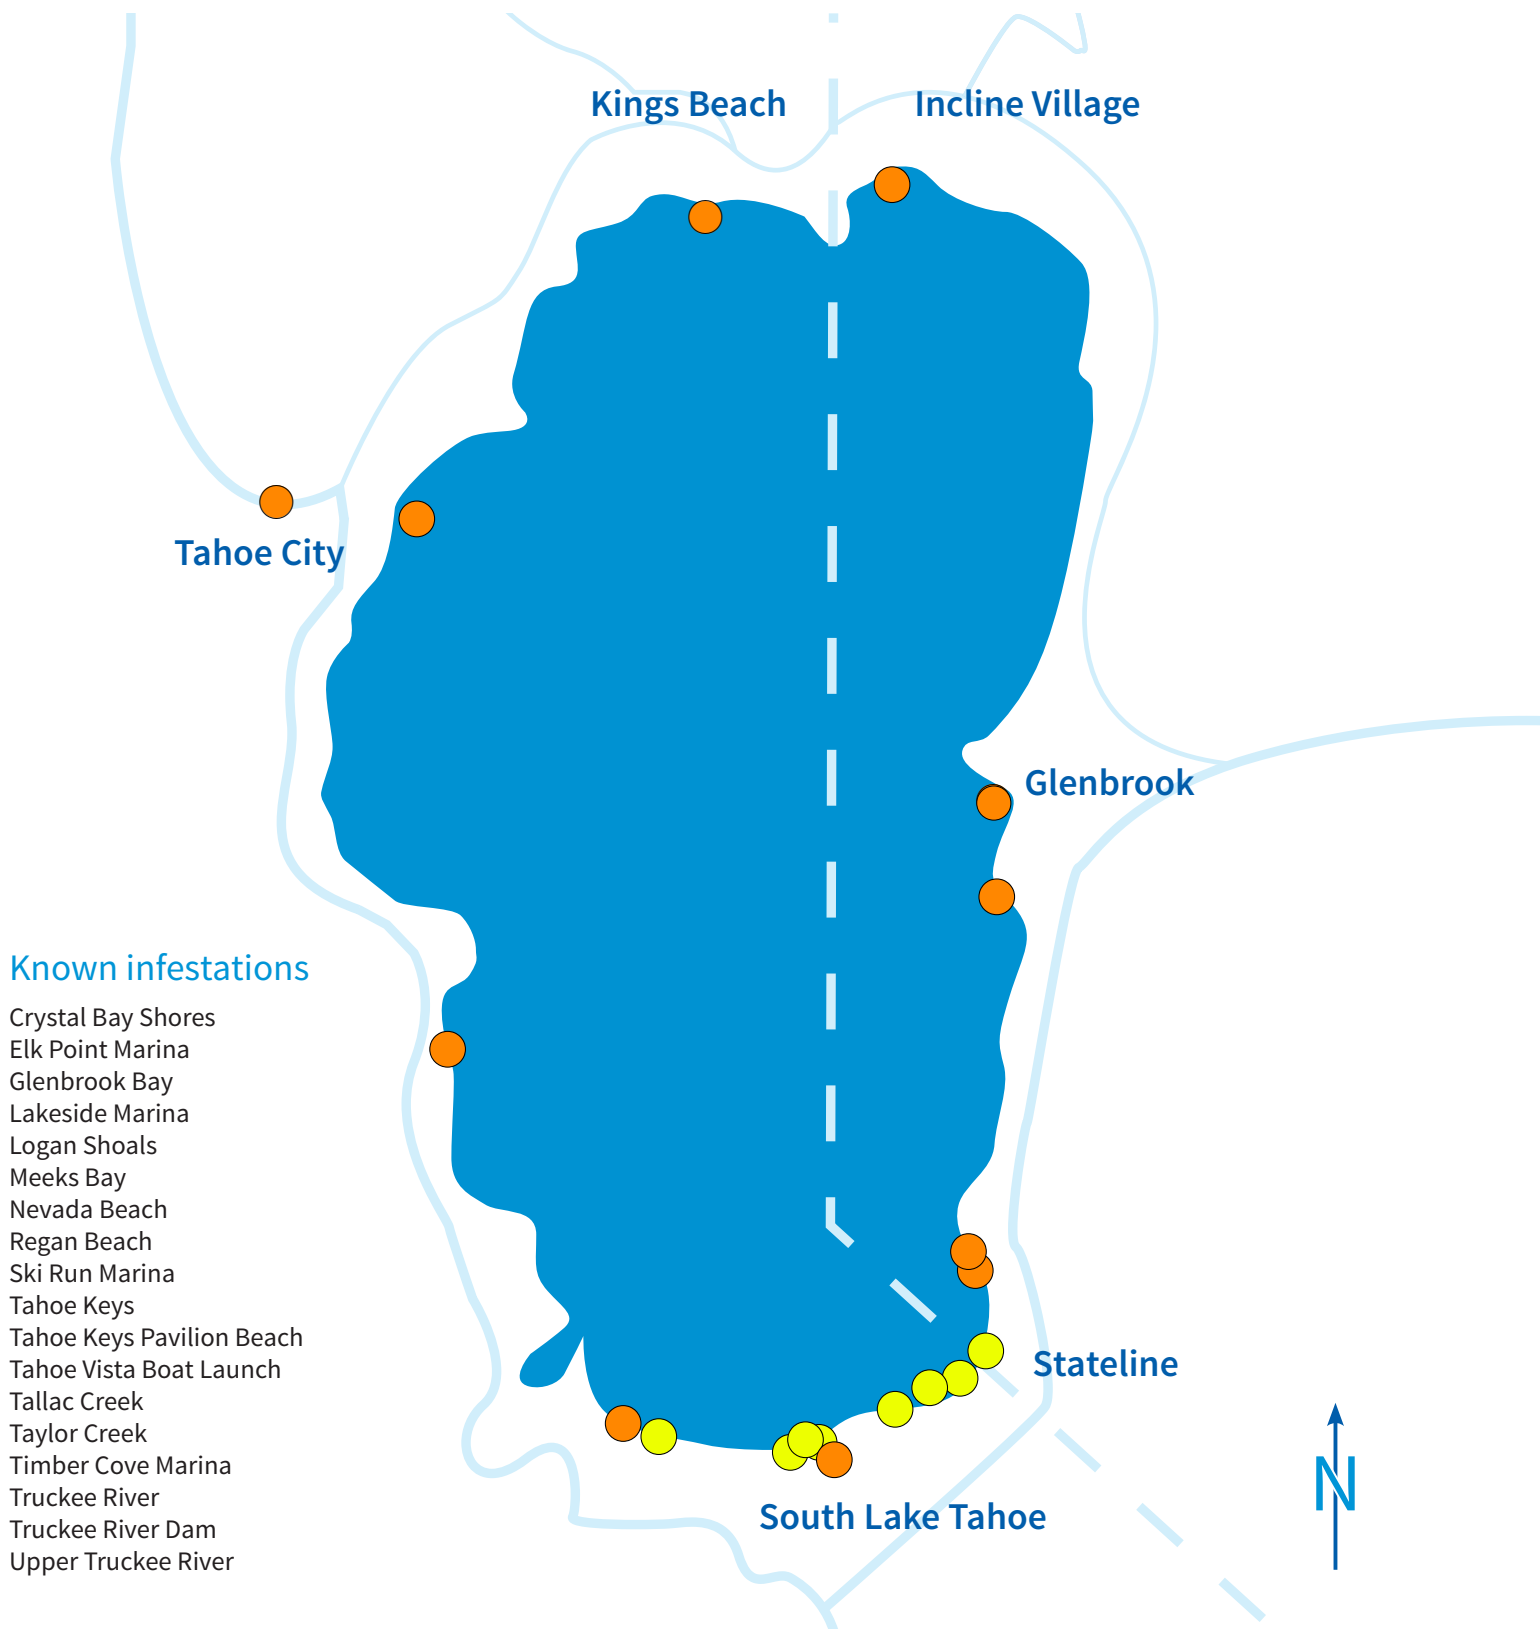

# Infestations of aquatic invasive plants

- Orange dot: Eurasian watermilfoil
- Yellow dot: Curlyleaf pondweed and Eurasian watermilfoil